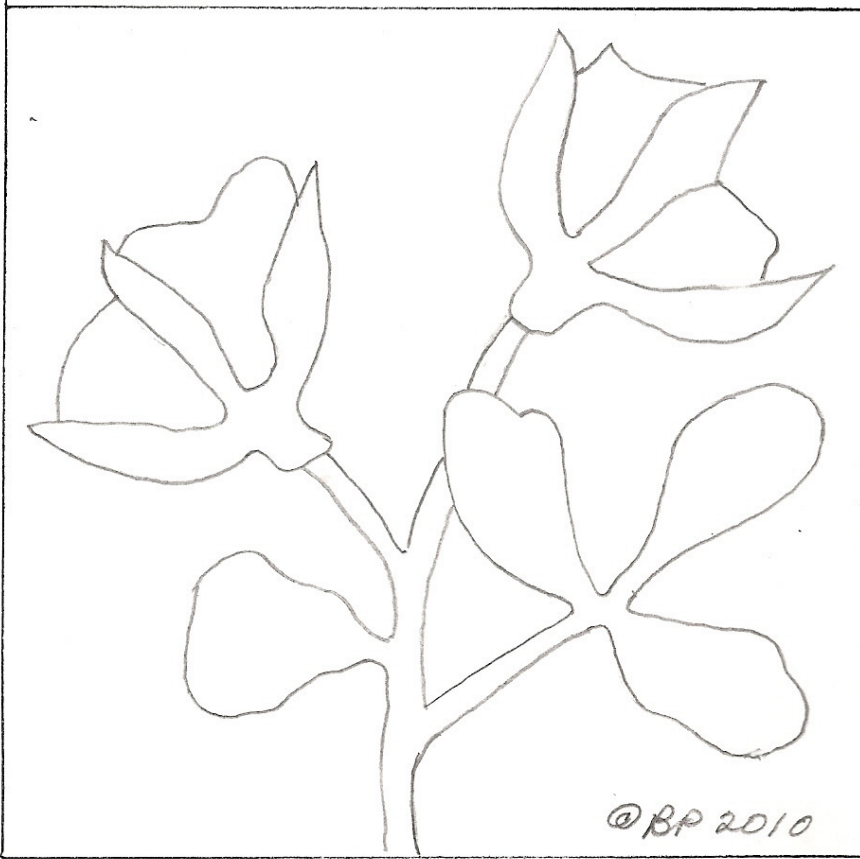

Janiac's 2010 Block of the Month

April Roses for Gracie

The finished size of your block is 4.5 inches so the *unfinished* block should measure 5 inches.

This line should
measure 1"
after printing

April Texas Puzzle